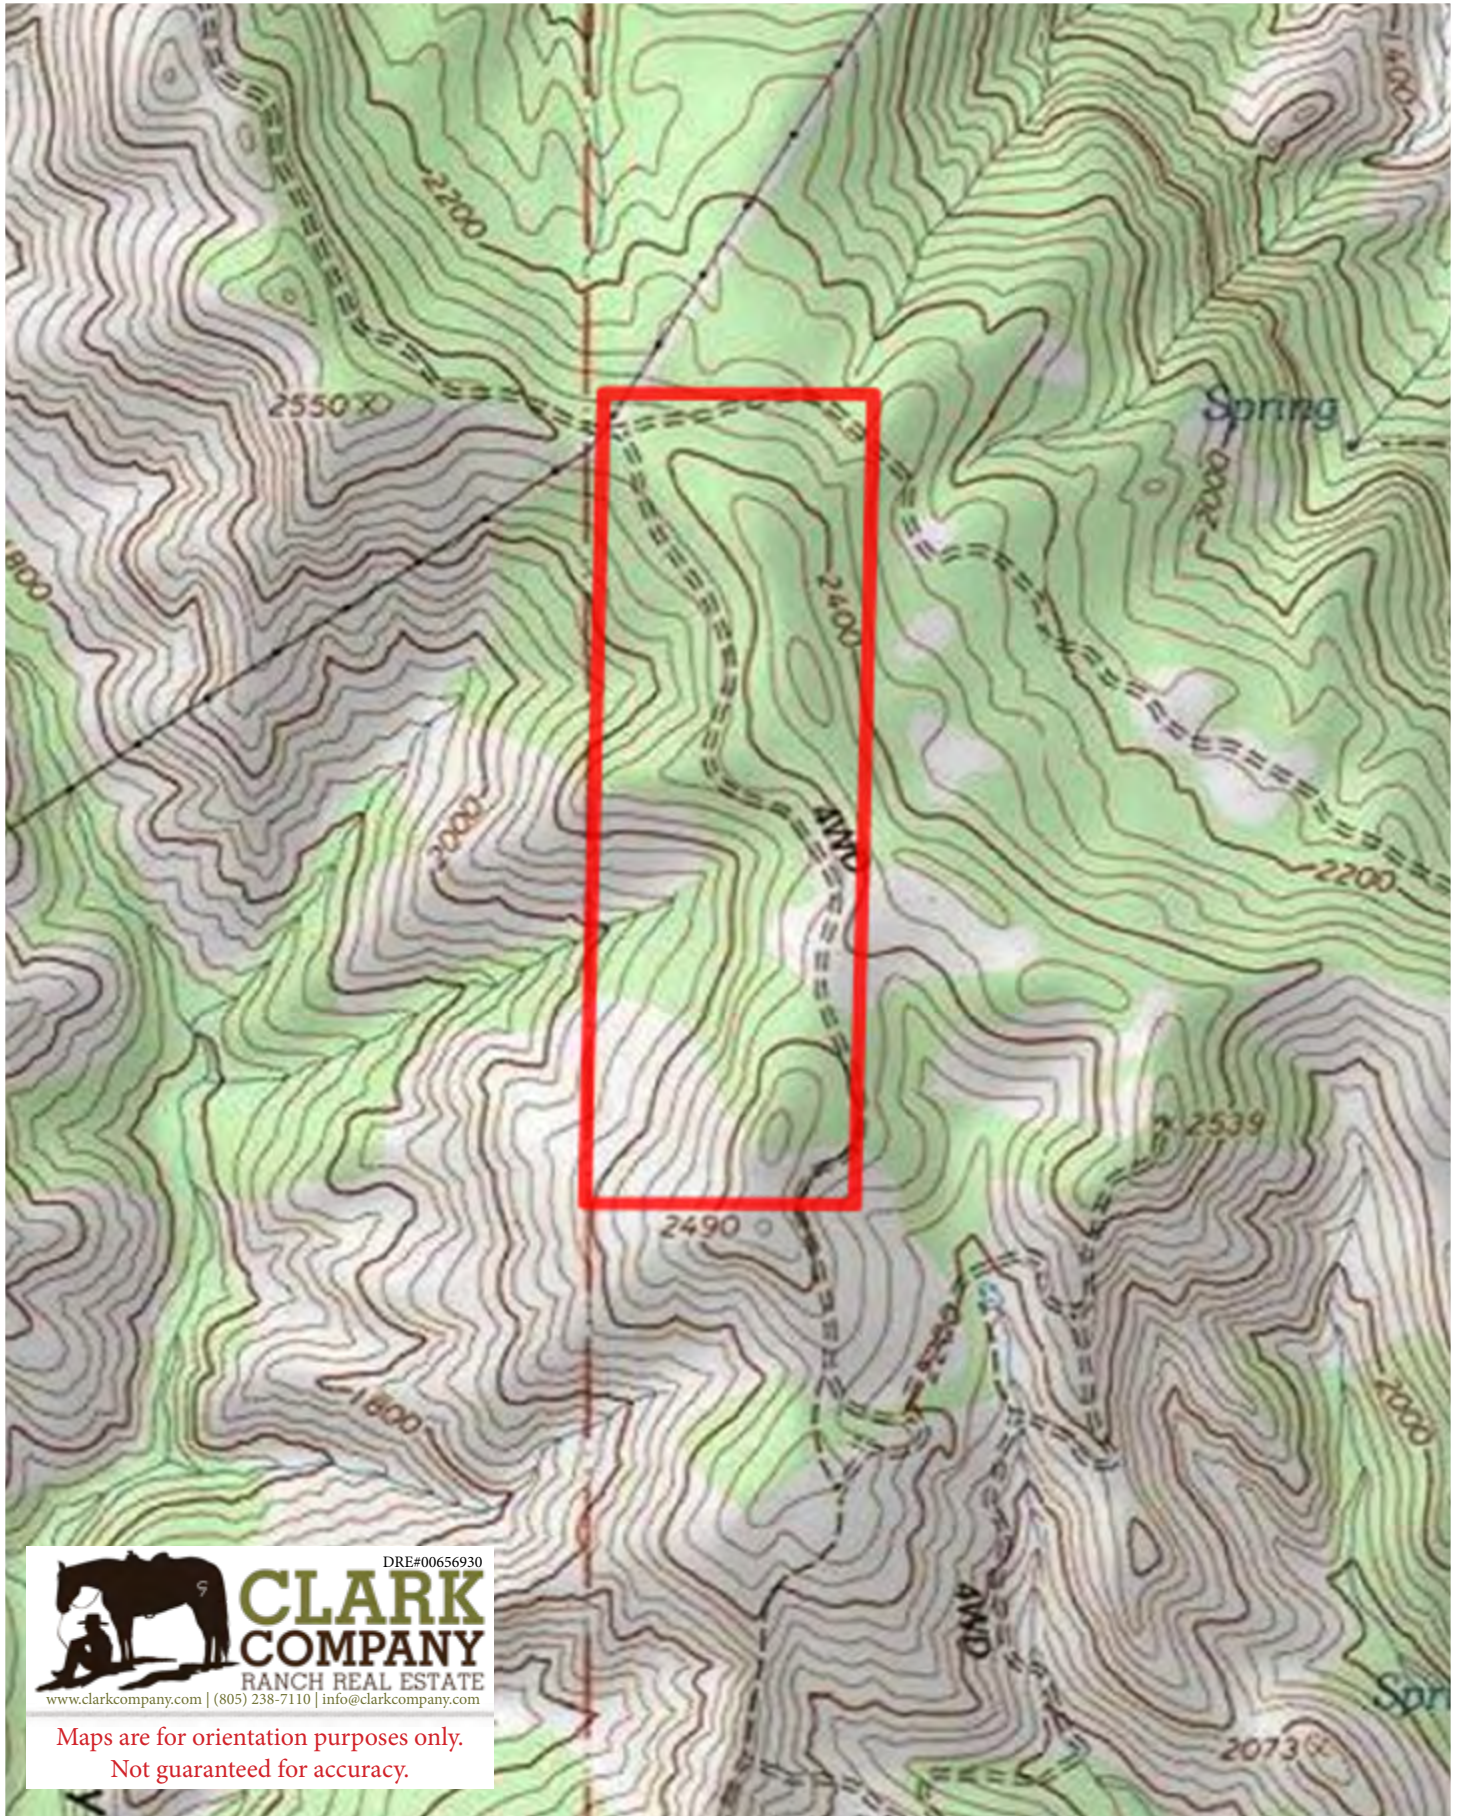

BLAZING SADDLES

- Ranch -

Blazing Saddle Drive | Santa Maria, California 93454

DRE#00656930

**CLARK
COMPANY**
RANCH REAL ESTATE

www.clarkcompany.com | (805) 238-7110 | info@clarkcompany.com

Maps are for orientation purposes only.
Not guaranteed for accuracy.

THE ENCLOSED INFORMATION HAS BEEN OBTAINED FROM SOURCES THAT WE DEEM RELIABLE; HOWEVER, IT IS NOT GUARANTEED BY CLARK COMPANY AND IS PRESENTED SUBJECT TO CORRECTIONS, ERRORS, PRIOR SALE, CHANGES OR WITHDRAWAL FROM THE MARKET WITHOUT NOTICE.