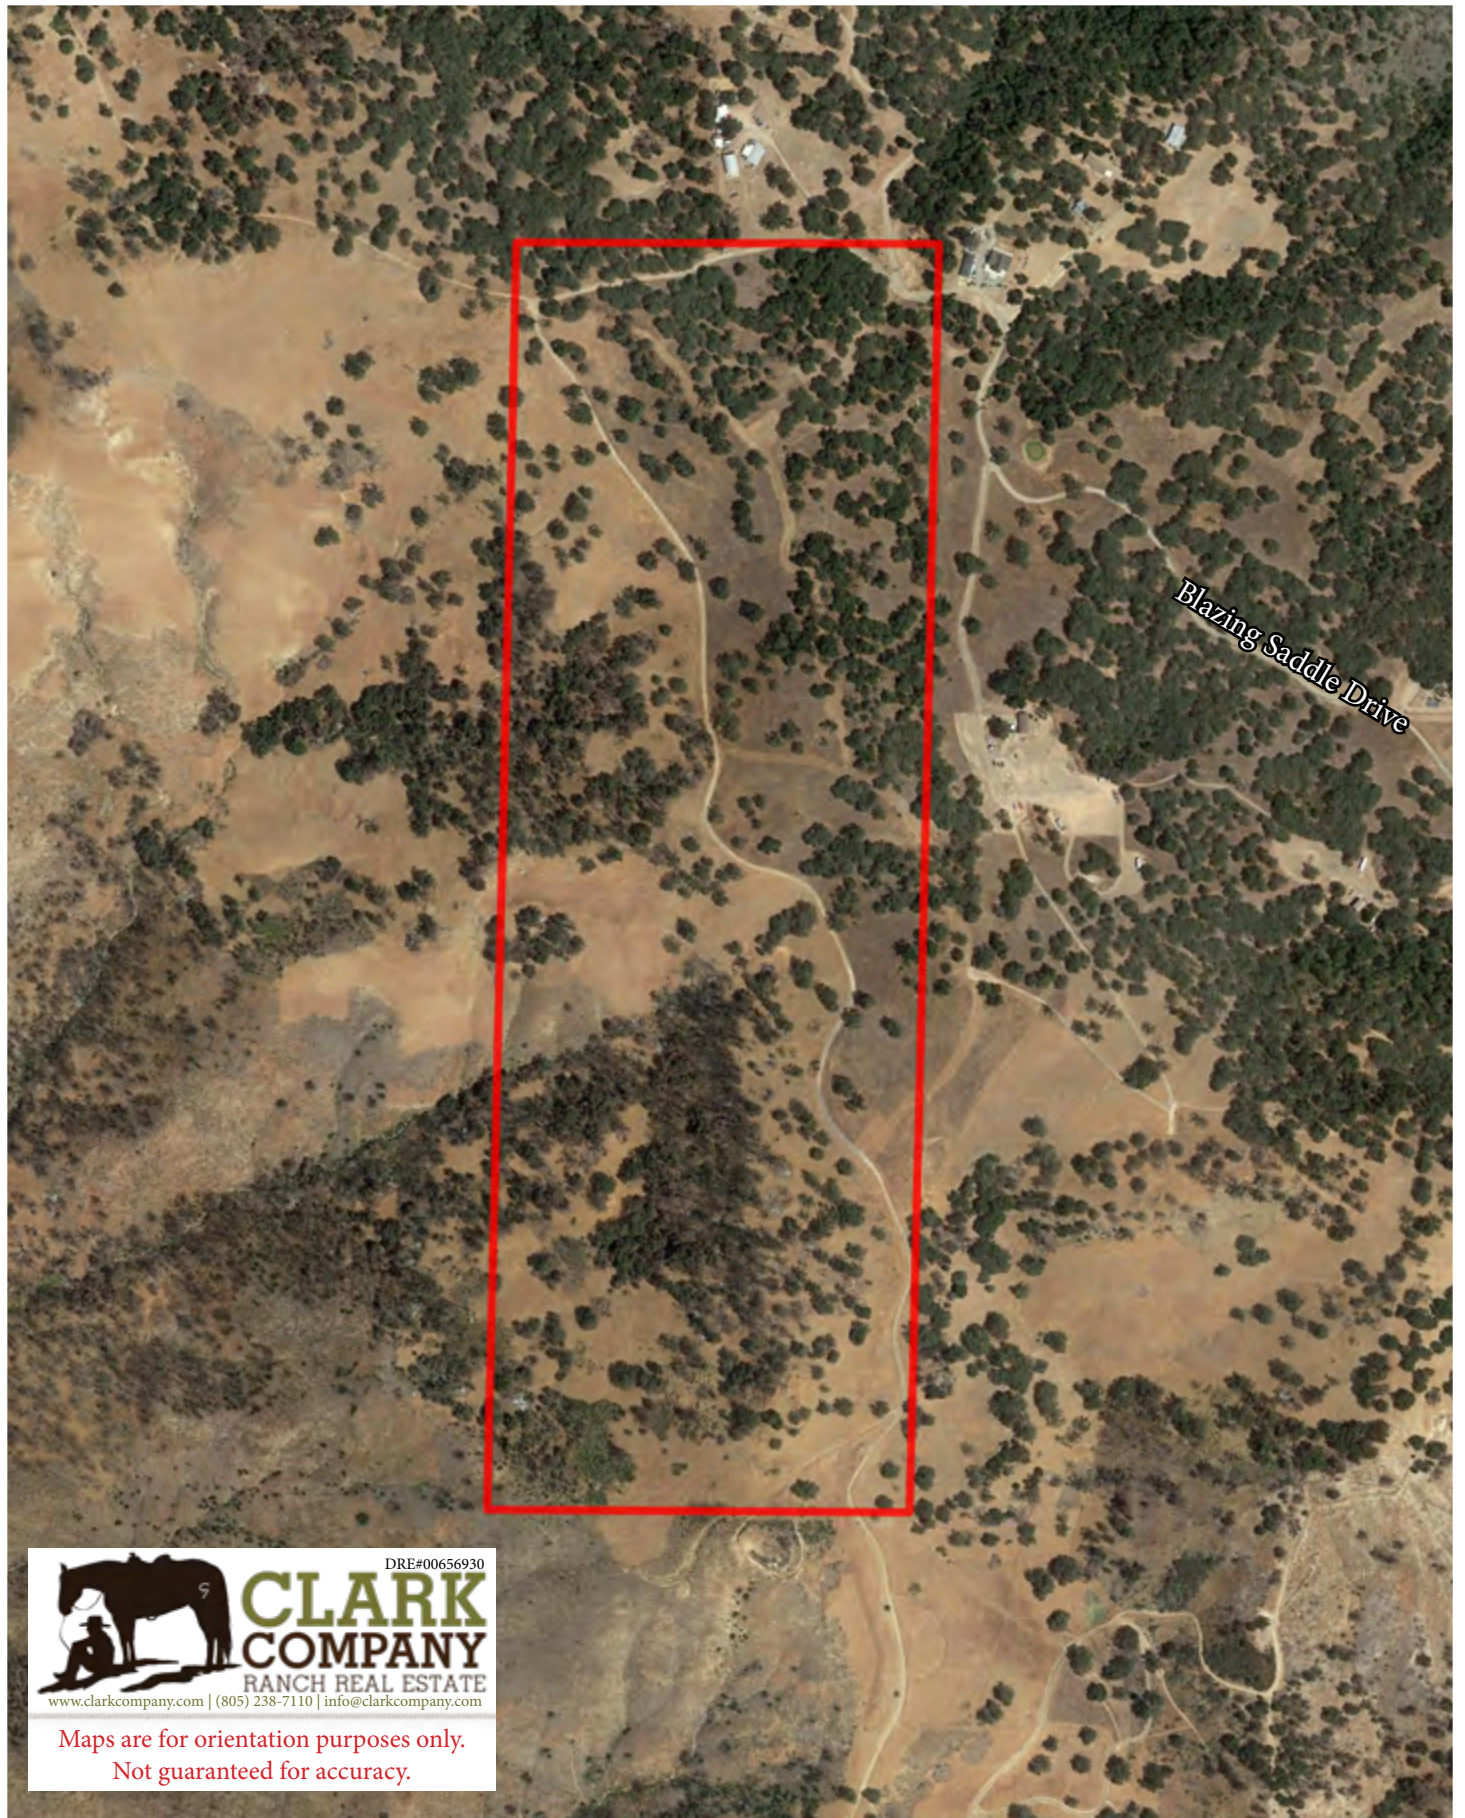

BLAZING SADDLES

- Ranch -

Blazing Saddle Drive | Santa Maria, California 93454

DRE#00656930

**CLARK
COMPANY**
RANCH REAL ESTATE

www.clarkcompany.com | (805) 238-7110 | info@clarkcompany.com

Maps are for orientation purposes only.
Not guaranteed for accuracy.

THE ENCLOSED INFORMATION HAS BEEN OBTAINED FROM SOURCES THAT WE DEEM RELIABLE; HOWEVER, IT IS NOT GUARANTEED BY CLARK COMPANY AND IS PRESENTED SUBJECT TO CORRECTIONS, ERRORS, PRIOR SALE, CHANGES OR WITHDRAWAL FROM THE MARKET WITHOUT NOTICE.